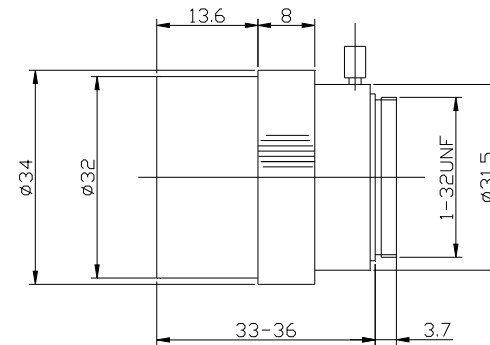

SPECIFICATION

IMAGE FORMAT	1/3"
FOCAL LENGTH	35mm
H F.O.V.	7.7°
RESOLUTION	VGA
APERTURE	F1.8
MOUNT	CS
IRIS	Manual
FOCUS	Manual
ZOOM	Fixed
M.O.D.	0.3m

SCALE		DRAWN		MODEL	CCL1335M	REV	DESCRIPTION	DATE	NAME
DATE		CHECK		 香港致远电子集团有限公司 HONGKONG TOWIN ELECTRONICS CO.,LTD.		①			
UNIT	mm	APPROVE				②			
						③			