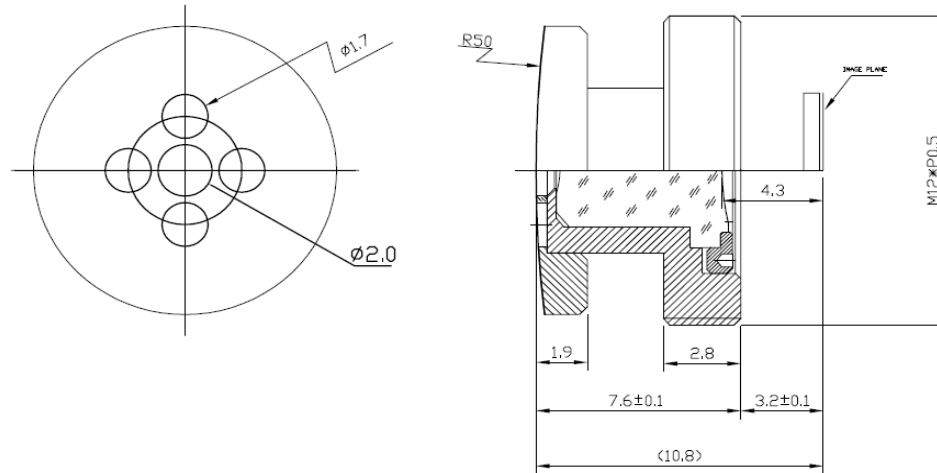

SPECIFICATION

IMAGE FORMAT	1/3"
FOCAL LENGTH	4.2mm
D.F.O.V.	83°
RESOLUTION	MP
APERTURE	F2.8
MOUNT	M12X0.5
IRIS	Fixed
FOCUS	Manual
ZOOM	Fixed
M.O.D.	0.3m

SCALE		DRAWN		MODEL	CCL13042PMPR	REV	DESCRIPTION	DATE	NAME
DATE		CHECK		 香港致远电子集团有限公司 HONGKONG TOWIN ELECTRONICS CO.,LTD.	①				
UNIT	mm	APPROVE			②				
					③				