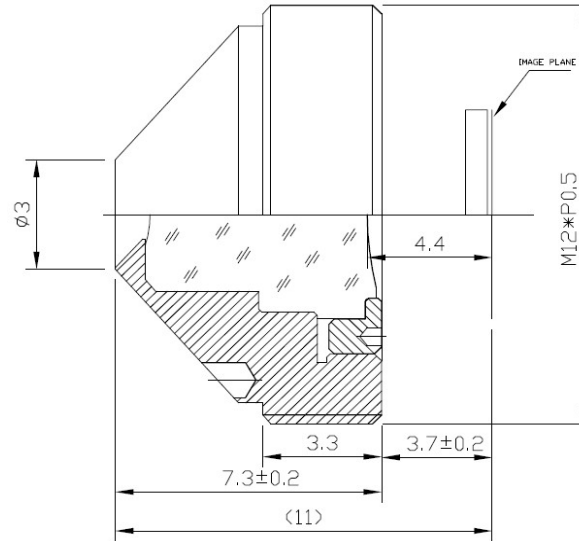

SPECIFICATION

IMAGE FORMAT	1/3"
FOCAL LENGTH	4.2mm
D.F.O.V.	80°
RESOLUTION	MP
APERTURE	F2.8
MOUNT	M12X0.5
IRIS	Fixed
FOCUS	Manual
ZOOM	Fixed
M.O.D.	0.1m

SCALE		DRAWN		MODEL	CCL13042PMP	REV	DESCRIPTION	DATE	NAME
DATE		CHECK		 香港致远电子集团有限公司 HONGKONG TOWIN ELECTRONICS CO.,LTD.	①				
UNIT	mm	APPROVE			②				
					③				