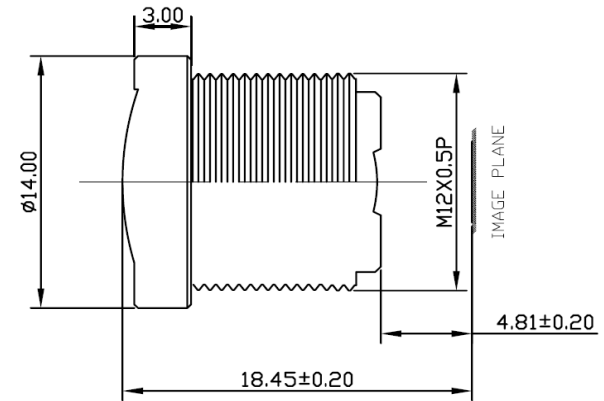

# SPECIFICATION

IMAGE FORMAT	1/4"
FOCAL LENGTH	1.8mm
F.O.V.	170°(D)
	122°(H)
	88° (V)
RESOLUTION	Megapixel
APERTURE	F2.5
MOUNT	M12x0.5
IRIS	Fixed
FOCUS	Manual
ZOOM	Fixed
B.F.L.	5mm
LENS COMPONENT	6G

SCALE		DRAWN		MODEL	<b>CCL14018MP</b>	REV	DESCRIPTION	DATE	NAME
DATE		CHECK		 香港致远电子集团有限公司 HONGKONG TOWIN ELECTRONICS CO.,LTD.	①				
UNIT	mm	APPROVE			②				
					③				